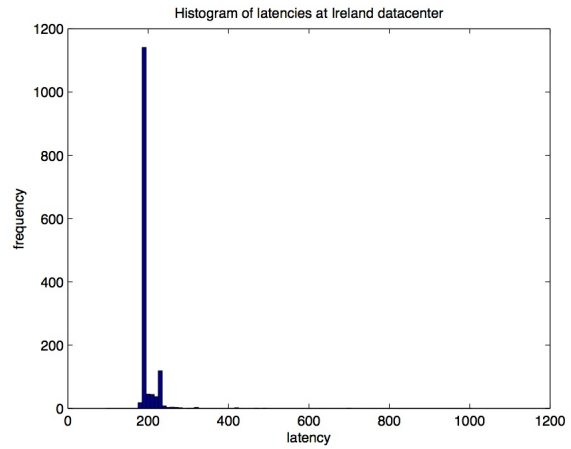

AWS Measurements

Mocha Research Project

Latency over the wired connection

Last updated 02/23/12