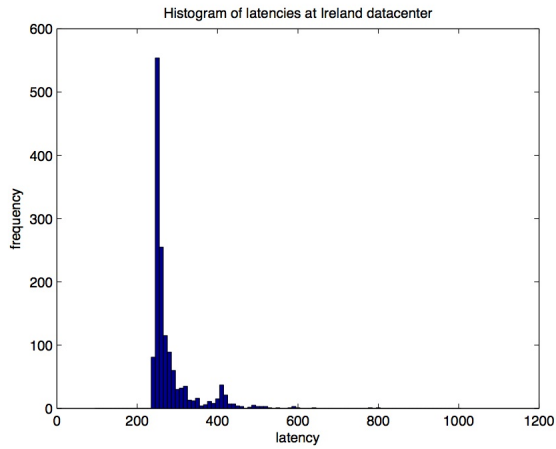

AWS Measurements

Mocha Research Project

Latency over the wired connection

Last updated 02/23/12