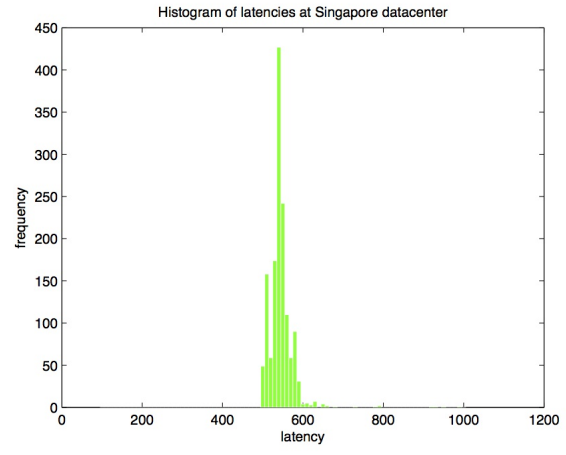

AWS Measurements

Mocha Research Project

Latency over the wired connection

Last updated 02/23/12