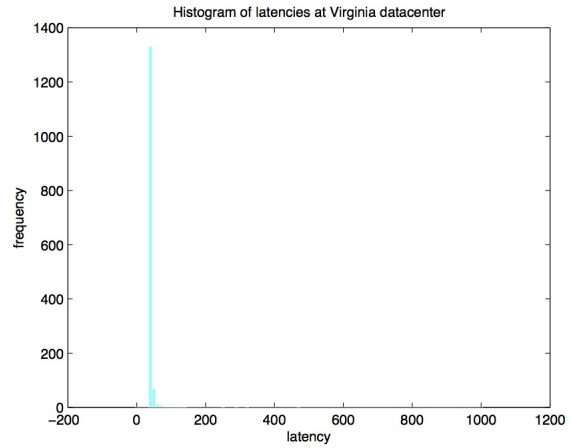

AWS Measurements

Mocha Research Project

Latency over the wired connection

Last updated 02/23/12