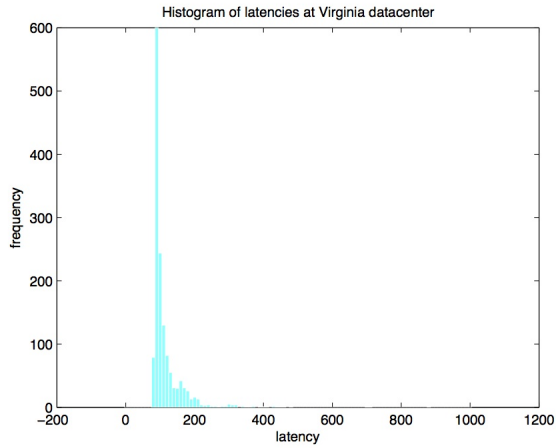

AWS Measurements

Mocha Research Project

Latency over the wired connection

Last updated 02/23/12