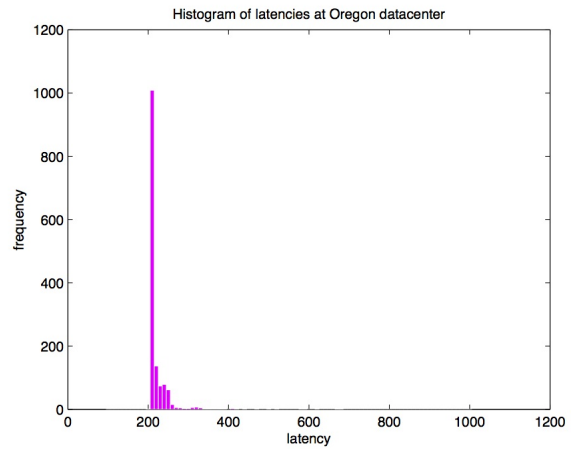

AWS Measurements

Mocha Research Project

Latency over the wired connection

Last updated 02/23/12