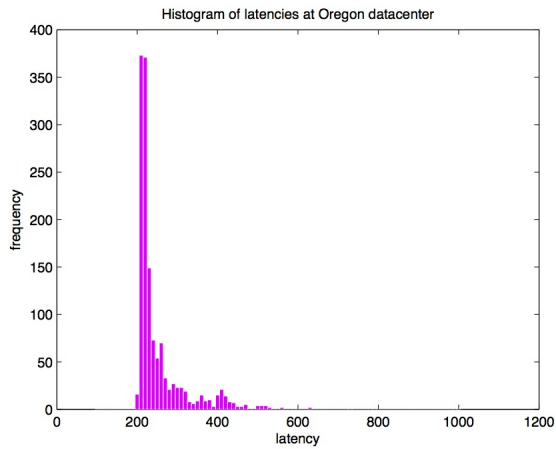

AWS Measurements

Mocha Research Project

Latency over the wired connection

Last updated 02/23/12