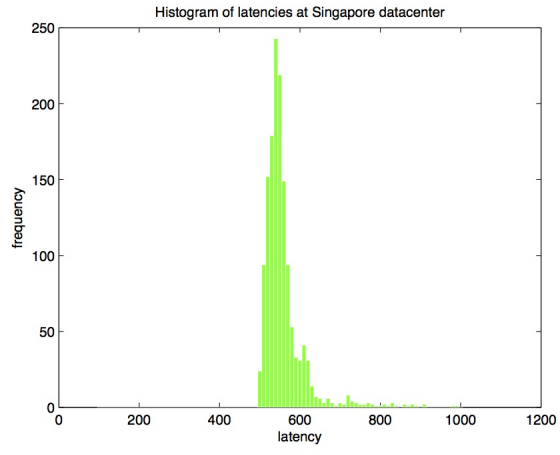

AWS Measurements

Mocha Research Project

Latency over the wired connection

Last updated 02/23/12